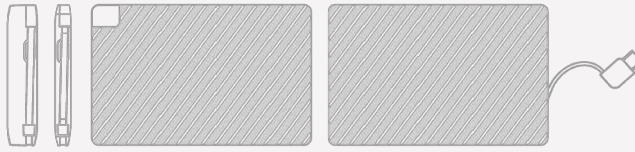

Card

Our Card model is compact, chic and colorful. The large surface area is a great canvas to promote your brand in vibrant color. Both sides can be Photo Printed with your brand message and image. The Card features a tethered Micro-USB cable, a Lightning adapter and a USB-C adapter, ensuring all of the main device connector types are covered, including iPhone™, iPad™ and Android devices.

Card

Colours

Lead Time

8 working days

Branding

Branding Area

Photo Printing

Area Front: 96mm X 62mm

Area Back: 96mm X 62mm

Dimensions and Weight

2600mAh

Length: 96mm (3.78 inches)

Width: 62mm (2.44 inches)

Height: 7mm (0.28 inches)

Weight: 60 grams (2.12 ounces)

5000mAh

Length: 96mm (3.78 inches)

Width: 62mm (2.44 inches)

Height: 13mm (0.51 inches)

Weight: 82 grams (2.89 ounces)

Tech Specs

Input: 5V/1A, Output: 5V/1A

Battery Type: Lithium-ion

Full Charge Time: 3 Hours